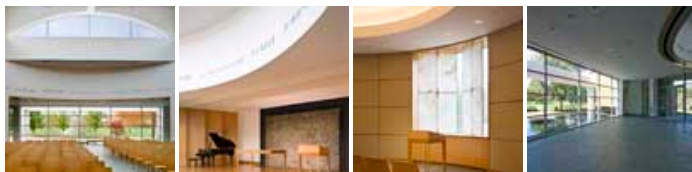

Design : Gwathmey Siegel & Associates Architects

Photos : Warren Jagger

Gwathmey Siegel's latest addition to Bryant University's campus is an 11,000 square foot interfaith center, located on a prominent site, which provides a place of worship, reflection and gathering for the institution and its visitors.

Visitors will enter the building through a portico adjacent to a reflecting pool and arrive in the main lobby and prefunction space. Both of the centers are classic rotunda forms. The larger Main Center seats approximately 250 people, with the smaller Meditation Center seating 40. While most of the building's exterior is clad in limestone, the centers' exterior walls are clad in brick, helping to articulate the spaces.

The Main Center is 30-feet-tall, its circular form extending above the building's 16-foot-high roofline. The wood paneled seating space opens onto a rectangular sanctuary with a raised wood platform with a backdrop of a ceiling-to-floor water wall. Its large, curved entry pocket doors open onto the foyer, allowing the center to accommodate larger crowds for special holy day services and other occasions.

Making your buildings green & efficient. Siemens Green Buildings.
buildingtechnologies.siemens.com

Articles

Blog

Back to top

Throughout the facility, there is the contrast of curvilinear, rectangular and square forms. A square monitor roof tops the larger rotunda, with curved windows on each of its four sides bringing light into the space. An open porch to one side of the Main Center extends onto a terrace, creating a quiet outdoor campus room.