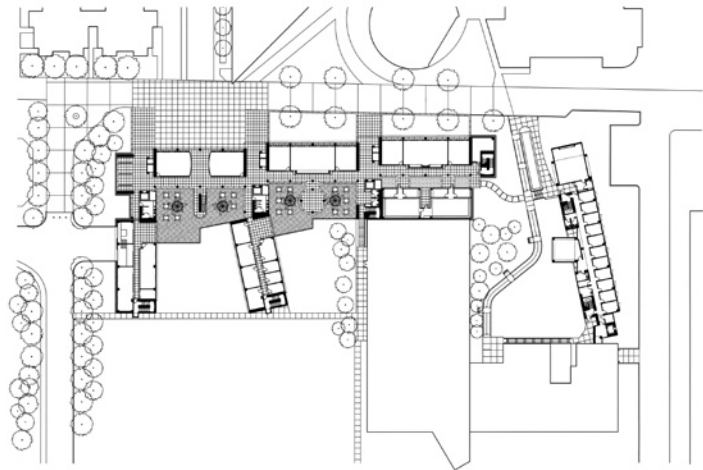

1 View from west of super computer office addition with demonstration room at left

2 View from courtyard

3 Detail of west facade

Detail of exterior stair

Computer Center office addition from northwest

University of California at San Diego

Social Sciences Building and Super Computer Office Building

View from east

Ground level arcade and circulation balconies

Faculty office

University of California at San Diego

Social Sciences Building and Super Computer Office Building

Key Project Information

- conference rooms, laboratories, a media room, and demonstration classroom on the ground floor, adjacent to a series of open courtyards that provide space for informal public gatherings
 - administration and faculty offices for six departments within the Social Sciences division: Latin American studies, sociology, urban studies, political science, anthropology and ethnic studies.
- **completion** 1995
- **gsf** 75,000

Second level

Ground level